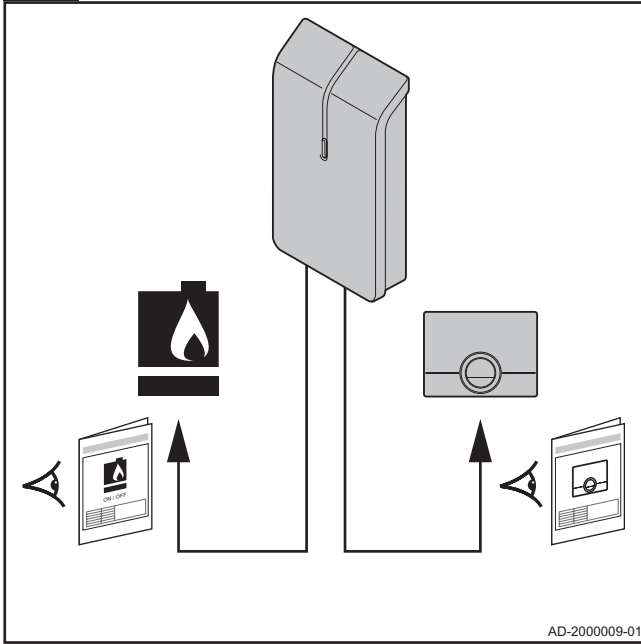

AD-2000013-01

1

2

3

4

5

7

Aansluitconnector:
 Terminal-connector:
 Connecteur:
 Schraubklemme:
 Conectores:
 Morsettiera - Connettore:
 Conectores:

1: 24V Power supply
 2: BSB controlled boiler
 3: Room Unit

AD-2000015-01

8

9

10

11

© Copyright

All technical and technological information contained in these technical instructions, as well as any drawings and technical descriptions supplied, remain our property and shall not be multiplied without our prior consent in writing.