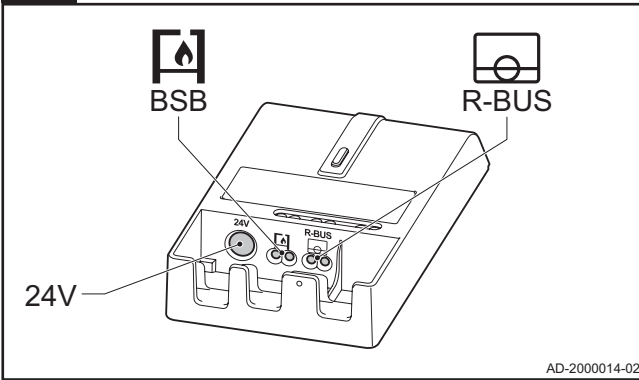

Inhoud doos - Set contents - Composition du kit - Set Inhalt
Contenido - Contenido del kit - Conteúdos

A

C

E

B

6 mm x 30 mm

D

F

AD-2000013-01

1

2

3

4

5

7

Aansluitconnector:
 Terminal-connector:
 Connecteur:
 Schraubklemme:
 Conectores:
 Morsettiera - Connettore:
 Conectores:

1: 24V Power supply
 2: BSB controlled boiler
 3: Room Unit

AD-2000015-01

8

9

10

11

© Copyright

All technical and technological information contained in these technical instructions, as well as any drawings and technical descriptions supplied, remain our property and shall not be multiplied without our prior consent in writing.