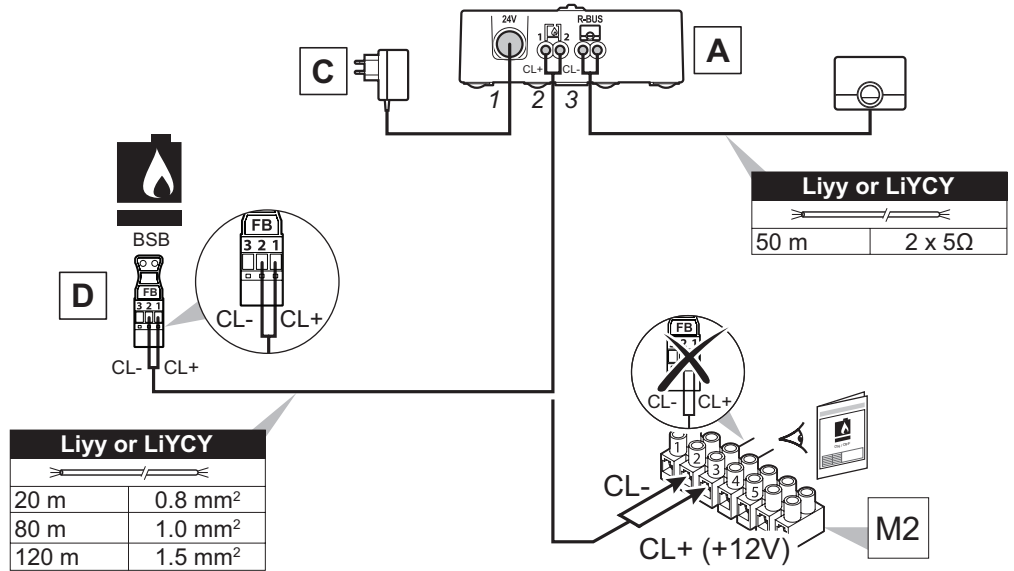

Inhoud doos - Set contents - Composition du kit - Set Inhalt
Contenido - Contenido del kit - Conteúdos

A

C

E

B

6 mm x 30 mm

D

F

AD-2000013-01

1

2

3

4

5

7

Aansluitconnector:
 Terminal-connector:
 Connecteur:
 Schraubklemme:
 Conectores:
 Morsettiera - Connettore:
 Conectores:

1: 24V Power supply
 2: BSB controlled boiler
 3: Room Unit

AD-2000015-01

8

9

10

11

© Copyright

All technical and technological information contained in these technical instructions, as well as any drawings and technical descriptions supplied, remain our property and shall not be multiplied without our prior consent in writing.